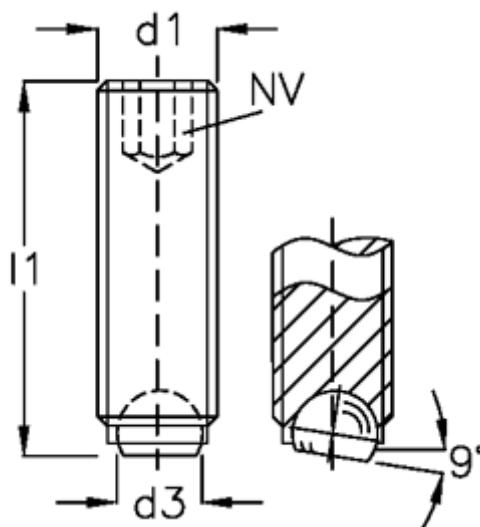

Article number: 20905657B

Description: E+G Ball point screw
GN 605-M10-12-B

Measures

d1	= M10
d2	= 7.0
d3	= 6.0
Internal hexagon	= 5
l1	= 12